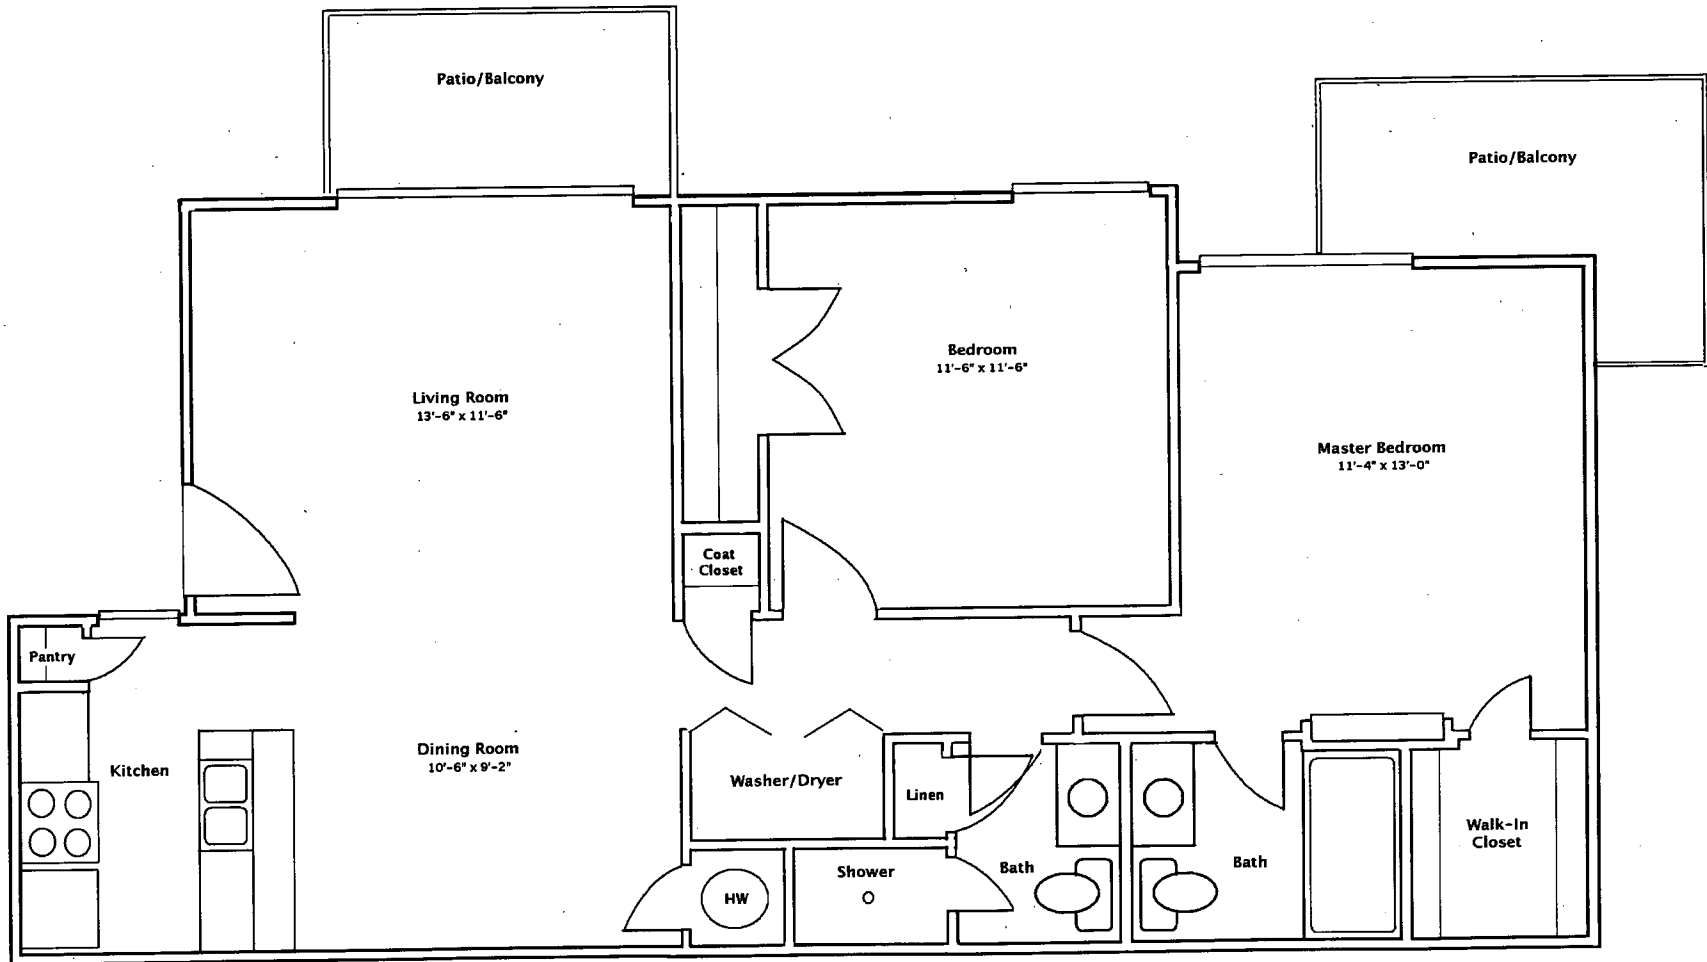

## *One Bedroom*

*575 sq ft*

*The Glen at Kirkwood Apartments*  
*Two Bedroom Standard*

1 and 3/4 Baths  
828 sq ft

*The Glen at Kirkwood Apartments*

*2 Bedroom Deluxe*

*2 Full Baths*

*975 sq ft*

*The Glen at Kirkwood Apartments*  
*Three Bedroom Standard*

2 Baths  
1170 sq ft

*The Glen at Kirkwood Apartments*  
*Townhouse*  
*1 and 1/2 Bath*  
*1138 sq ft*

*Lower Level*

*The Glen at Kirkwood Apartments*  
*Townhouse Upper Level*