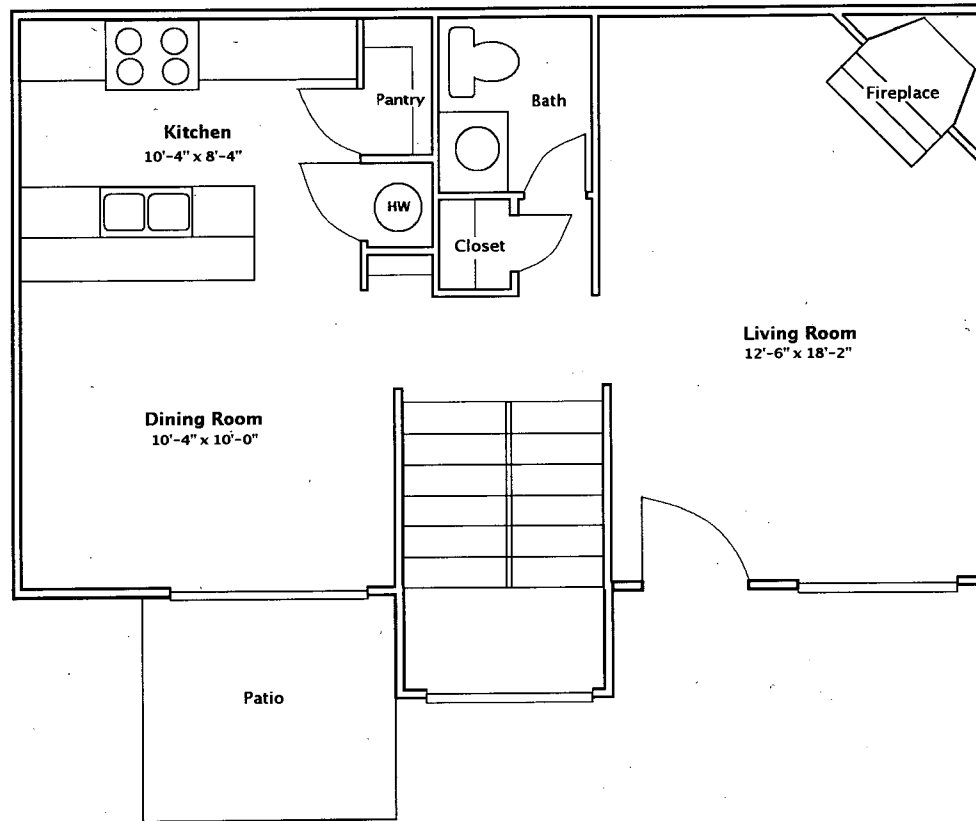

## *One Bedroom*

*575 sq ft*

*The Glen at Kirkwood Apartments*  
*Two Bedroom Standard*

1 and 3/4 Baths  
828 sq ft

*The Glen at Kirkwood Apartments*

*2 Bedroom Deluxe*

*2 Full Baths*

*975 sq ft*

*The Glen at Kirkwood Apartments*  
*Three Bedroom Standard*

2 Baths  
1170 sq ft

*The Glen at Kirkwood Apartments*  
*Townhouse*  
*1 and 1/2 Bath*  
*1138 sq ft*

*Lower Level*

*The Glen at Kirkwood Apartments*  
*Townhouse Upper Level*