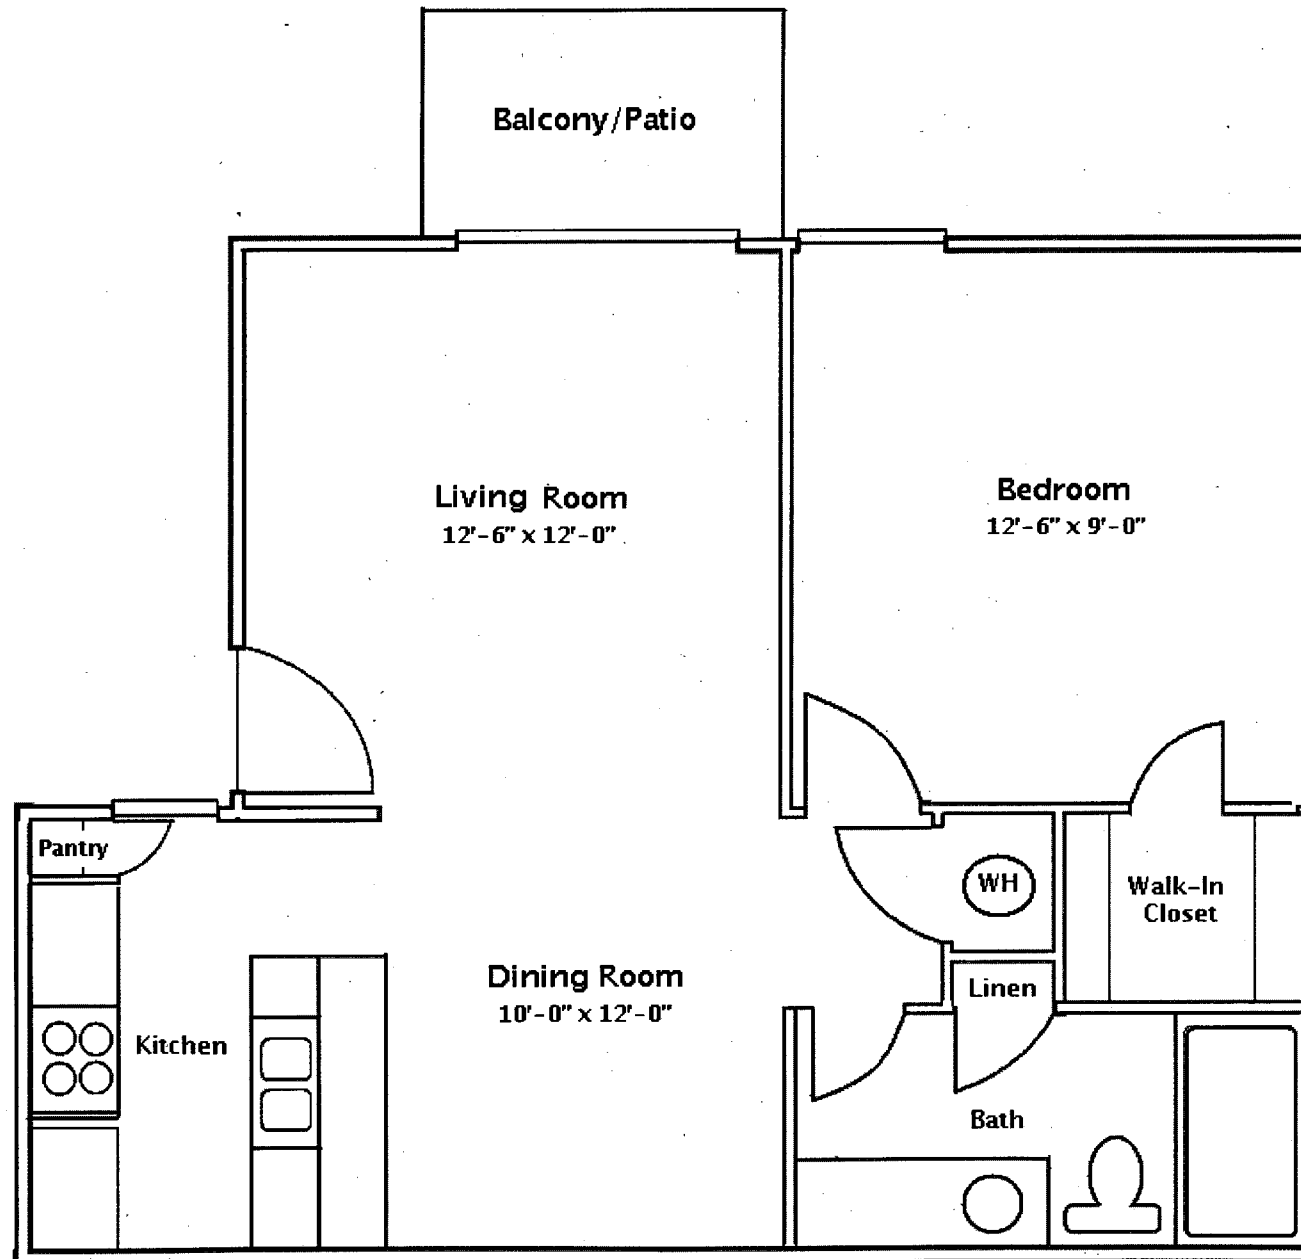

## *One Bedroom*

*575 sq ft*

*The Glen at Kirkwood Apartments*  
*Two Bedroom Standard*

1 and 3/4 Baths  
828 sq ft

*The Glen at Kirkwood Apartments*

*2 Bedroom Deluxe*

*2 Full Baths*

*975 sq ft*

*The Glen at Kirkwood Apartments*  
*Three Bedroom Standard*

2 Baths  
1170 sq ft

*The Glen at Kirkwood Apartments*  
*Townhouse*  
*1 and 1/2 Bath*  
*1138 sq ft*

*Lower Level*

*The Glen at Kirkwood Apartments*  
*Townhouse Upper Level*