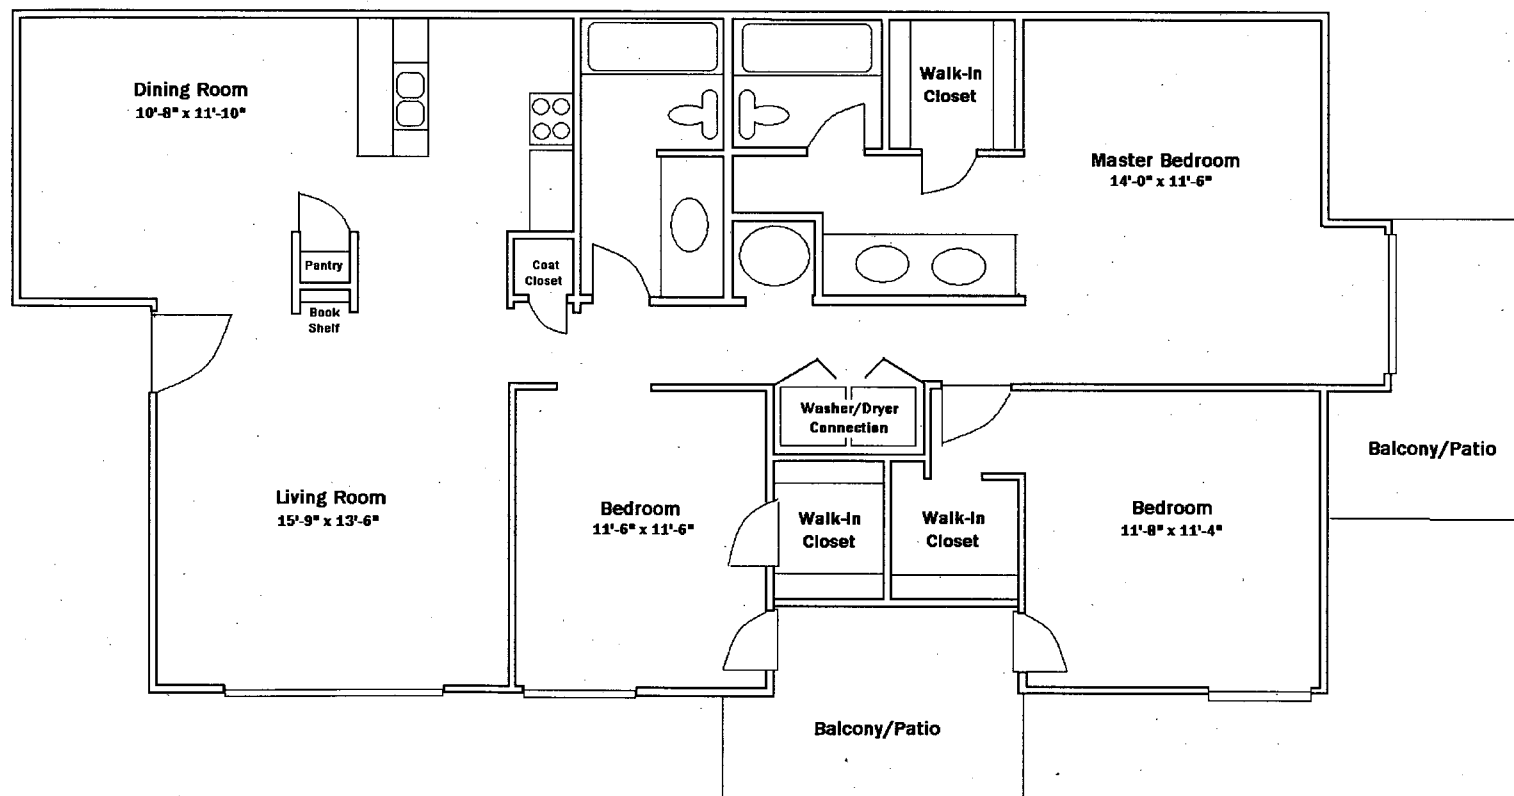

## *One Bedroom*

*575 sq ft*

*The Glen at Kirkwood Apartments*  
*Two Bedroom Standard*

1 and 3/4 Baths  
828 sq ft

*The Glen at Kirkwood Apartments*

*2 Bedroom Deluxe*

*2 Full Baths*

*975 sq ft*

*The Glen at Kirkwood Apartments*  
*Three Bedroom Standard*

2 Baths  
1170 sq ft

*The Glen at Kirkwood Apartments*  
*Townhouse*  
*1 and 1/2 Bath*  
*1138 sq ft*

*Lower Level*

*The Glen at Kirkwood Apartments*  
*Townhouse Upper Level*