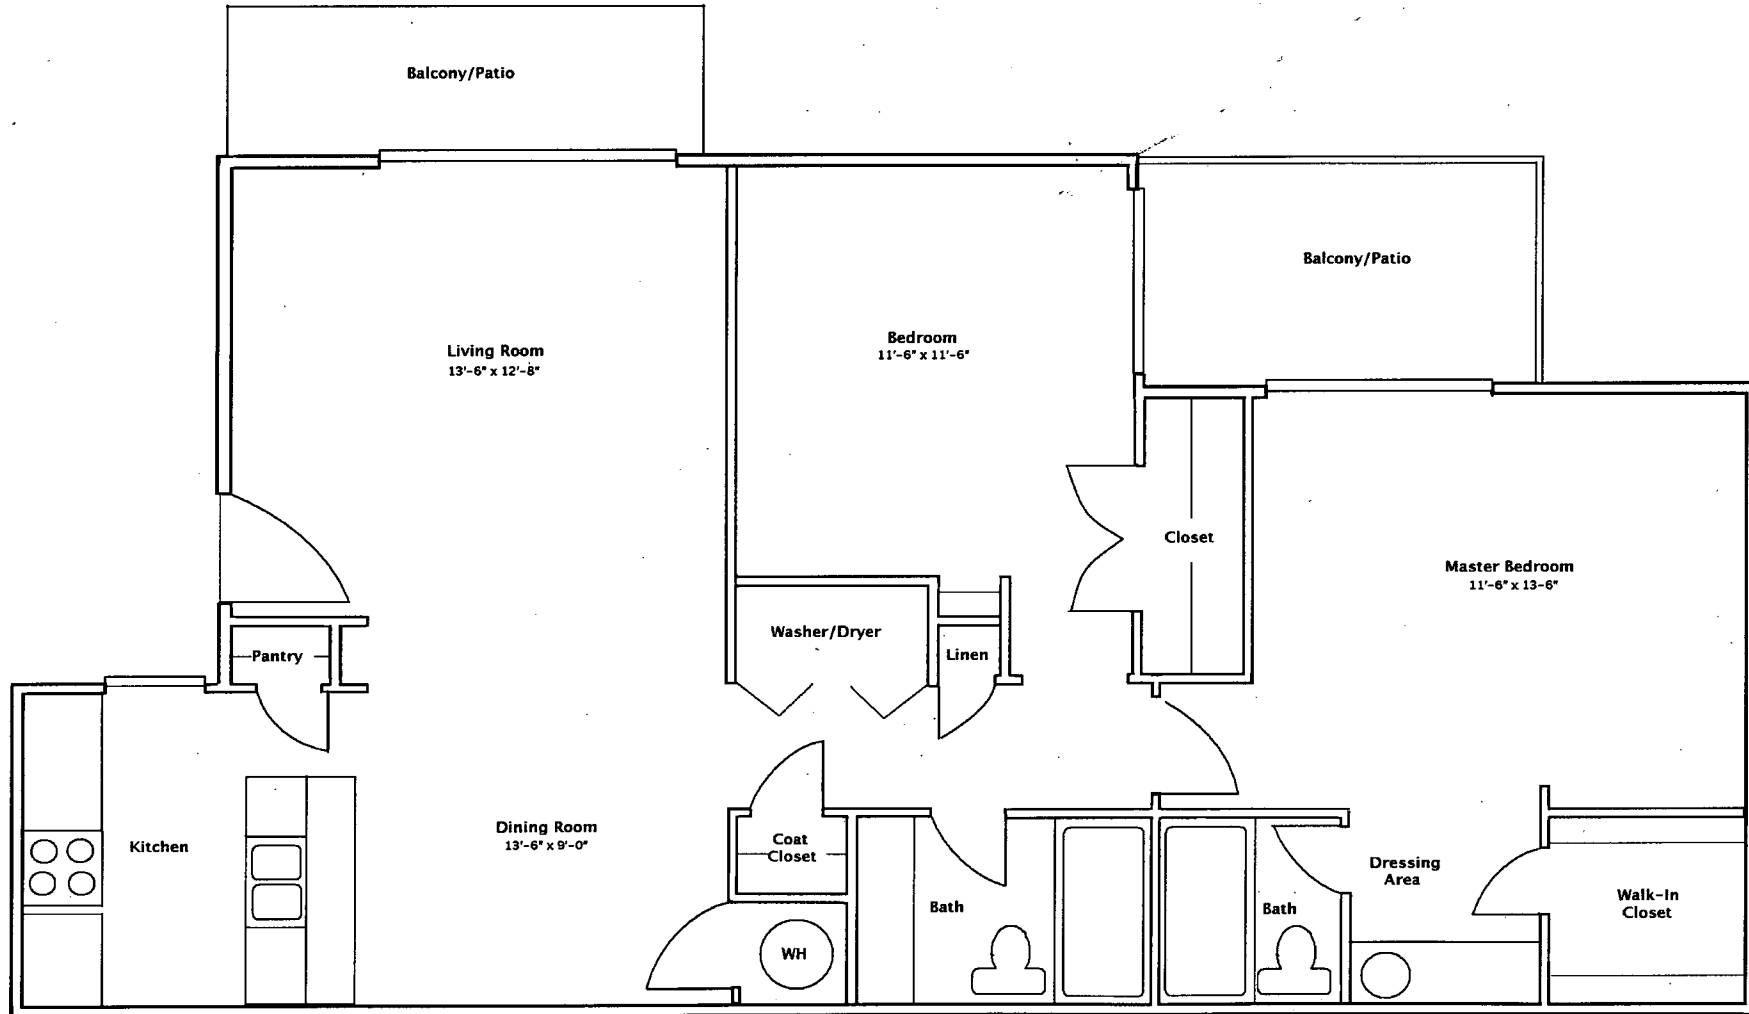

## *One Bedroom*

*575 sq ft*

*The Glen at Kirkwood Apartments*  
*Two Bedroom Standard*

1 and 3/4 Baths  
828 sq ft

*The Glen at Kirkwood Apartments*

*2 Bedroom Deluxe*

*2 Full Baths*

*975 sq ft*

*The Glen at Kirkwood Apartments*  
*Three Bedroom Standard*

2 Baths  
1170 sq ft

*The Glen at Kirkwood Apartments*  
*Townhouse*  
*1 and 1/2 Bath*  
*1138 sq ft*

*Lower Level*

*The Glen at Kirkwood Apartments*  
*Townhouse Upper Level*